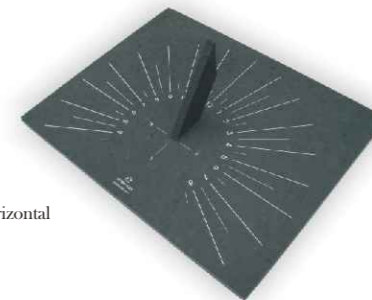

Sundial horizontal
SH