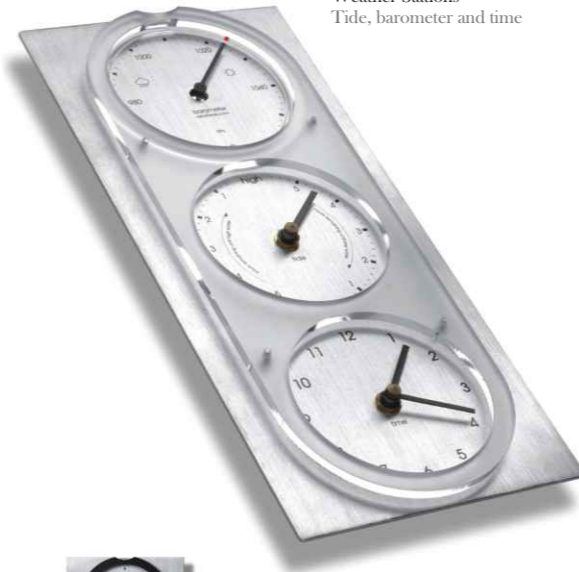

Time and tide

RTTC

Triple tide locations  
Comes with pencil TTT

TC-Y

# Coastal Range 'Classic'

Weather Stations  
Tide, barometer and time

Black  
WSB

Clear  
WSC

Example packaging

Time and tide  
TTC-R

Please see the trade data sheet for information on:

- Sizes
- Prices
- EAN codes
- Point of sale options